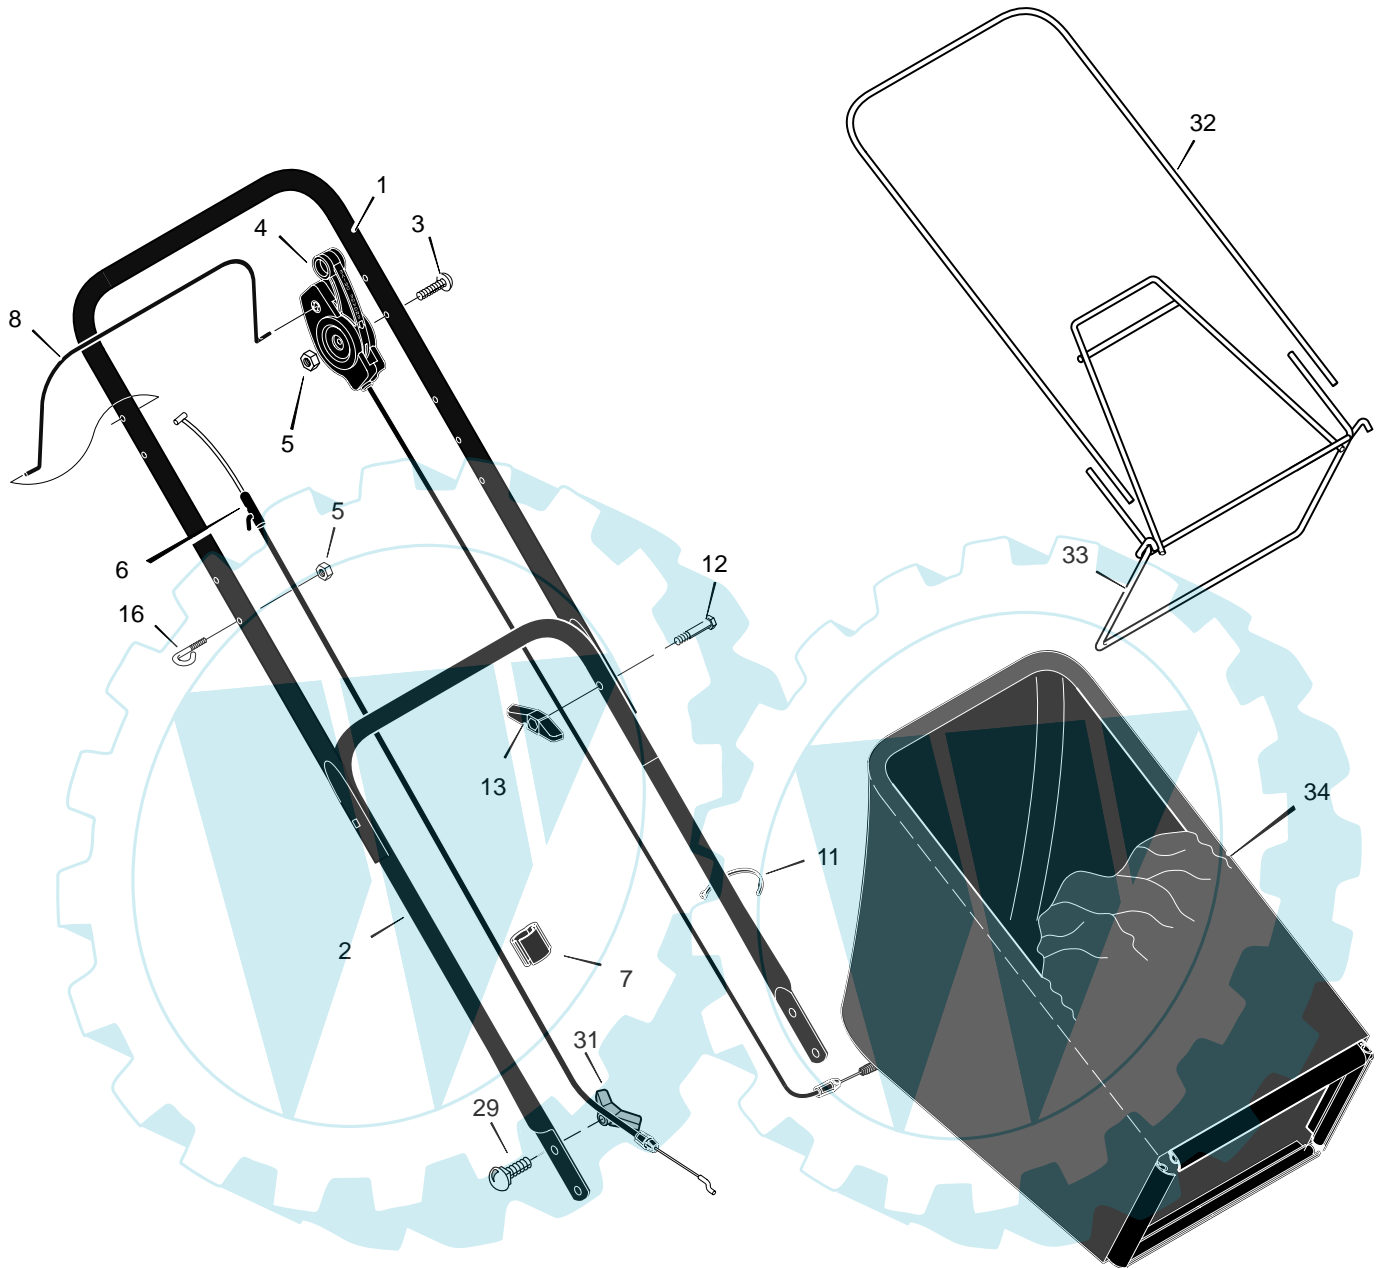

22865x50B

HANDLE & BAG ASSEMBLY

Key No.	Part No.	Description
1	1101557E724	Handle, Upper
2	672906E724	Handle, Lower
3	025x14	Bolt
4	1101670	Control, Drive
5	15x116	Locknut
6	1101365	Cable, Stop
7	1101353	Fastener, Cable
8	1101076E701	Lever, Stop
11	071372	Fastener, Cable

Key No.	Part No.	Description
12	002x77	Bolt
13	071294	Knob
16	071530	Guide, Rope
29	002x81	Bolt, Carriage
31	071495	Knob, Plastic
32	1101075	Tube, Bag
33	1101074	Frame Assembly
34	1101036	Bag, Cloth